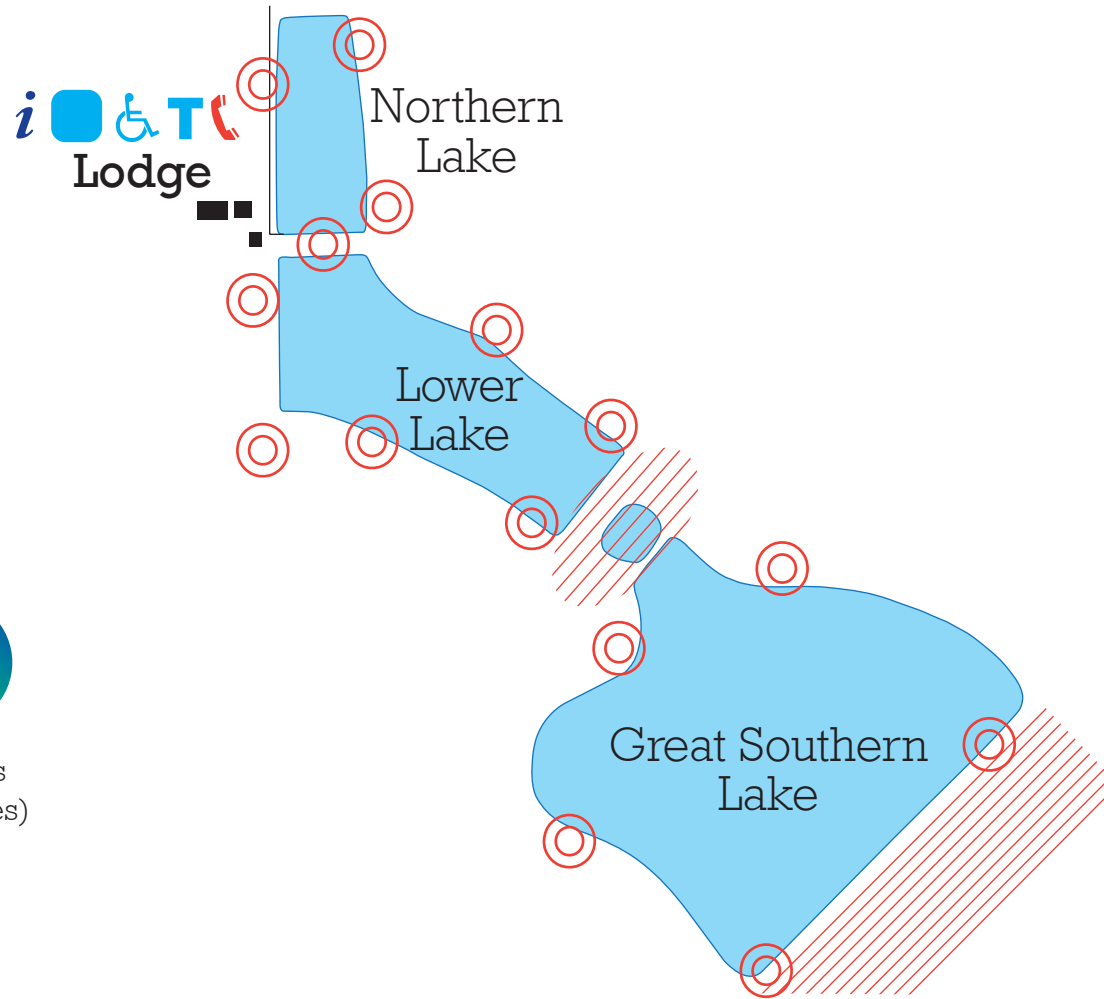

**COARSE
FISHING**

SAT NAV
NE15 0QA

17 acres
(7 hectares)

WHITTLE DENE

www.nwwatersideparks.co.uk

go.fishing@nwl.co.uk

General Info: 0845 155 0236

Rangers Tel: 01669 621 368

(based at Fontburn)

KEY

 No access	 Life belt	 Information	 Telephone
 No fishing at any time	 Toilet	 Parking	 Disabled access

**SHARE YOUR
CATCH WITH US**

[f /nwwatersideparksandfishing](https://www.facebook.com/nwwatersideparksandfishing)