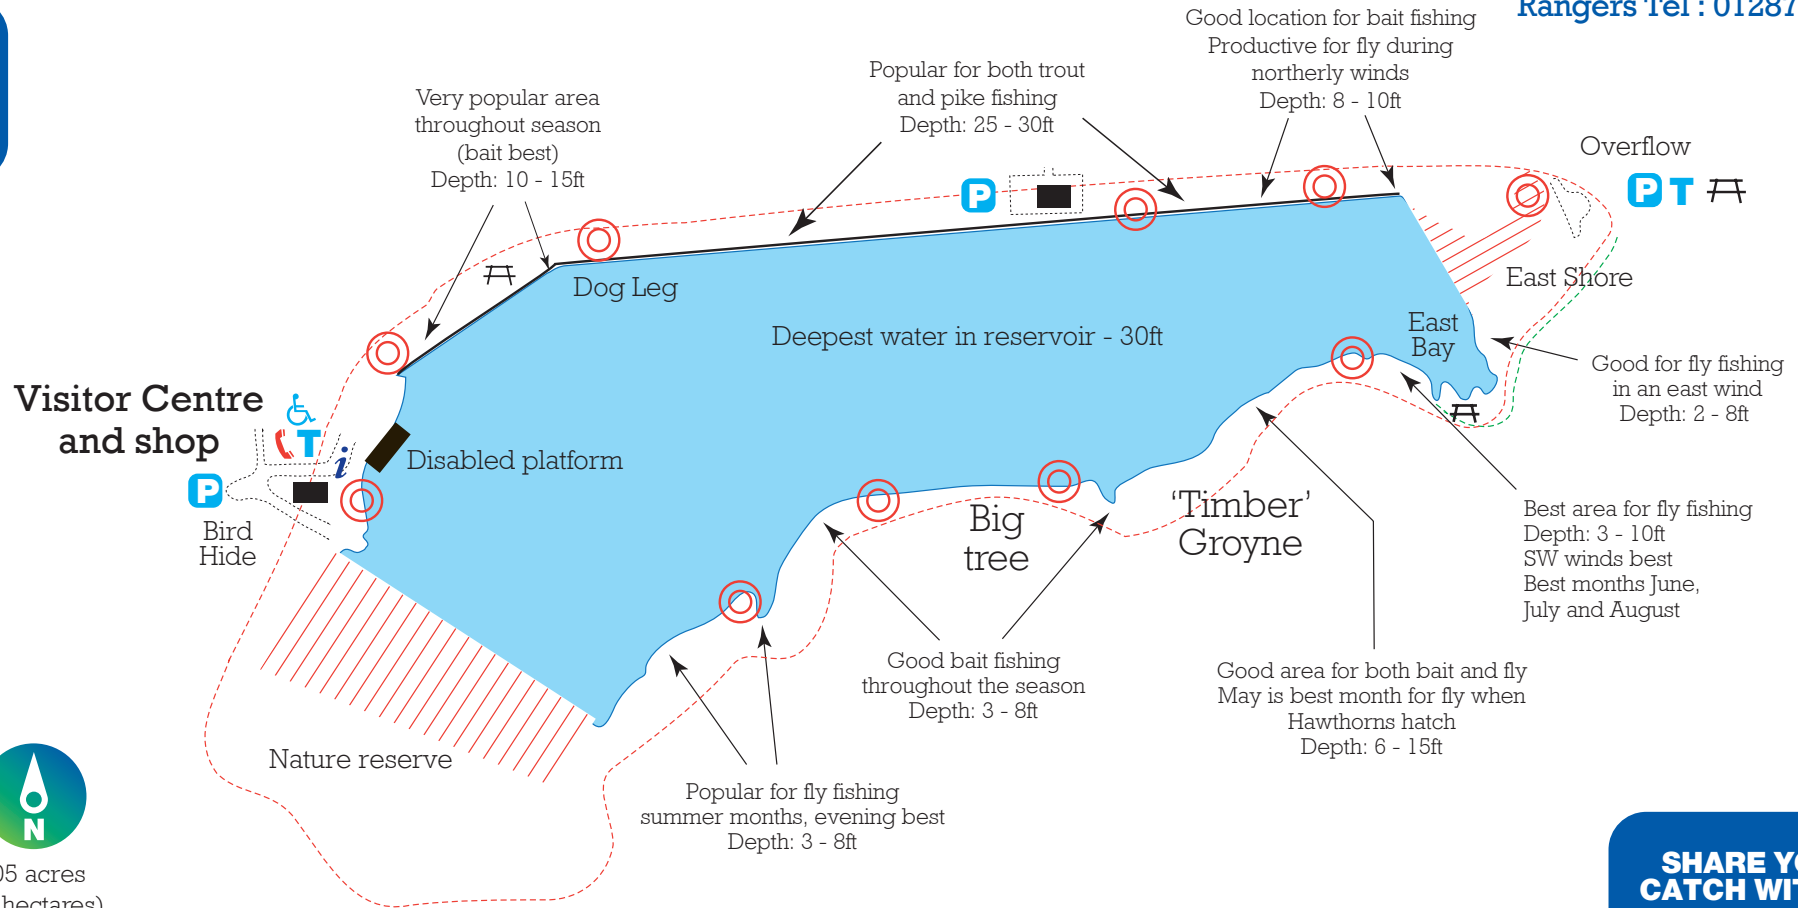

**ANY  
METHOD  
FISHING**

**SAT NAV**  
TS13 4TP

# SCALING DAM

[www.nwwatersideparks.co.uk](http://www.nwwatersideparks.co.uk)

[go.fishing@nwl.co.uk](mailto:go.fishing@nwl.co.uk)

General Info: 0845 155 0236

Rangers Tel : 01287 644 032

105 acres  
(42 hectares)

**SHARE YOUR  
CATCH WITH US**  
[f /nwwatersideparksandfishing](https://www.facebook.com/nwwatersideparksandfishing)

## KEY

Life belt	No access	Information	Telephone	Disabled access
Toilet	Parking	Picnic area	No fishing at any time	