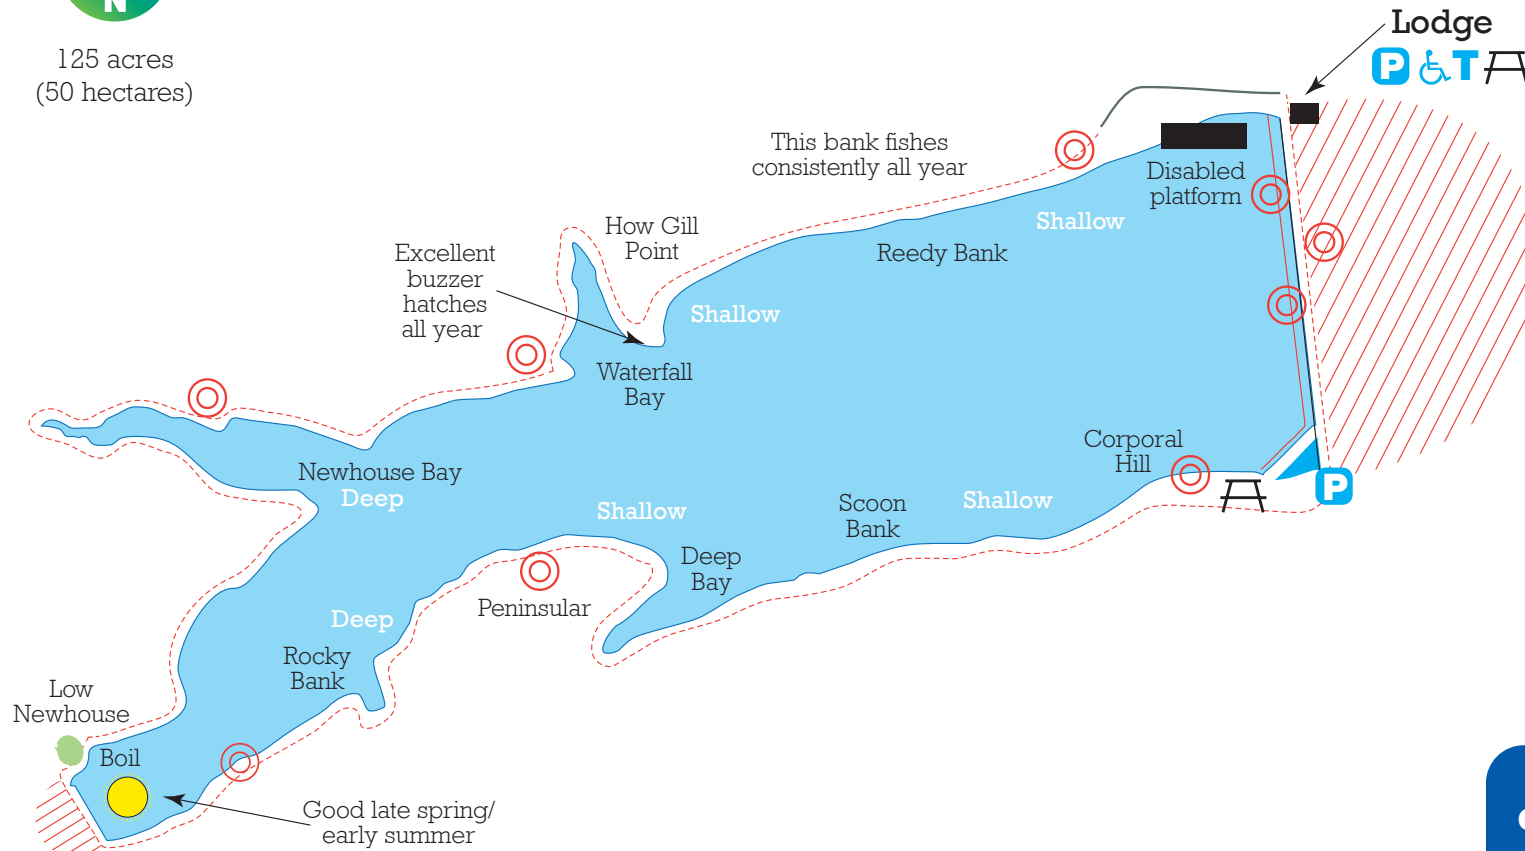

(based at Grassholme)

**SHARE YOUR
CATCH WITH US**

[f /nwwatersideparksandfishing](https://www.facebook.com/nwwatersideparksandfishing)

KEY

No access

Life belt

Information

Telephone

Disabled access

Toilet

Parking

Picnic area

No fishing at any time