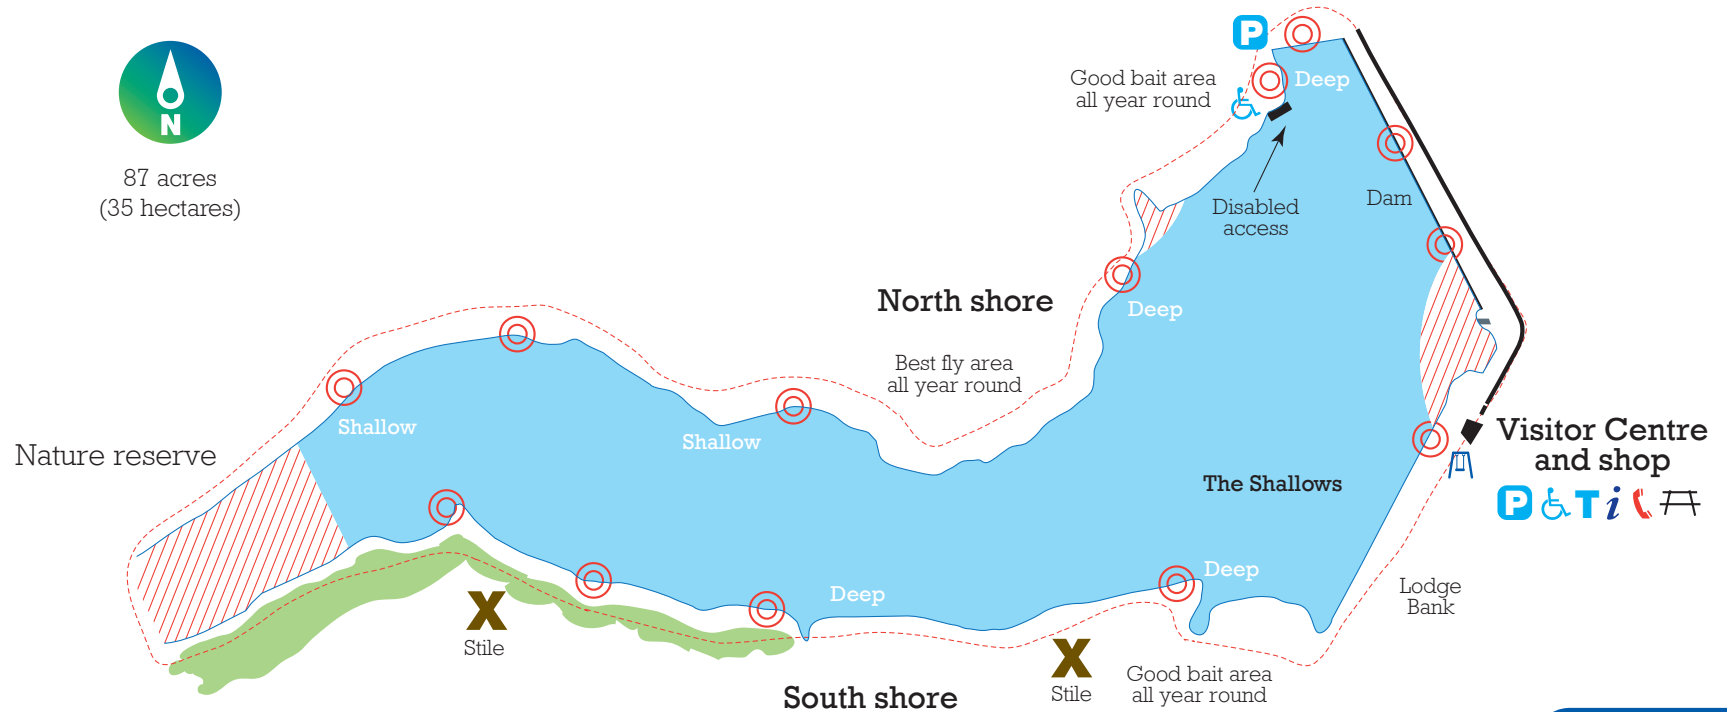

ANY
METHOD
FISHING

SAT NAV
NE61 4PL

87 acres
(35 hectares)

FONTBURN

www.nwwatersideparks.co.uk

go.fishing@nwl.co.uk

General Info: 0845 155 0236

Rangers Tel : 01669 621 368

Visitor Centre
and shop
P T i

SHARE YOUR
CATCH WITH US

/nwwatersideparksandfishing

KEY

Life belt	No access	Information	Telephone	Disabled access
Playground	Toilet	Parking	Picnic area	No fishing at any time